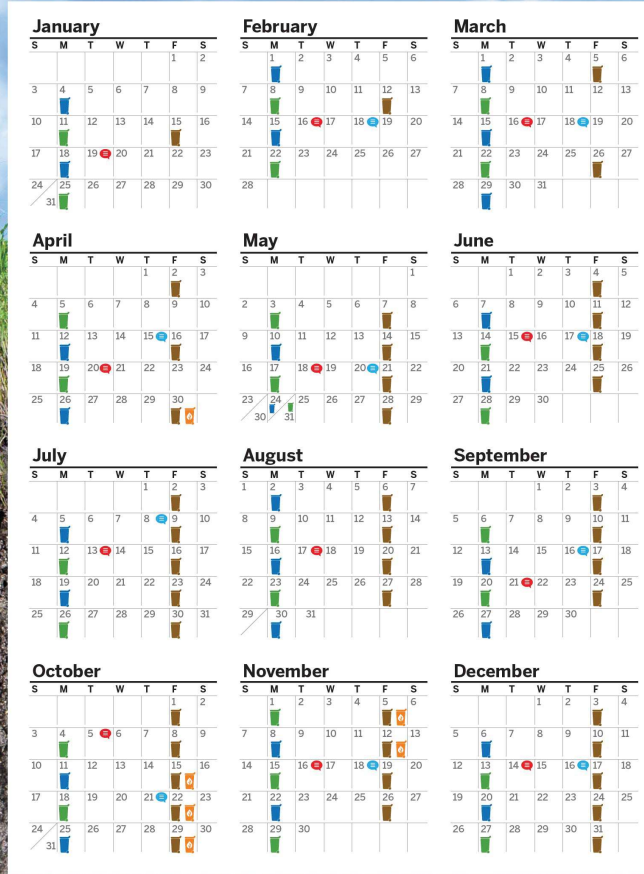

SAINT-PLACIDE

Christmas trees recovery, what a
BRIGHT IDEA

From January 8 to the 31, 2021

Drop off your Christmas trees at the following location:
Municipal Garage,
289, montée Saint-Vincent
Saint-Placide

* All decorations, lights and icicles must be removed from the Christmas trees.

Fall leaves collection

APRIL 30th, 2021
OCTOBER 15th - 22nd - 29th, 2021
NOVEMBER 5th - 12th, 2021

Accepted wastes
FALL LEAVES - GRASS - PINE/FIR NEEDLES - CONES
FLOWERS - PLANTS - YARD WASTES
BRANCHES (UNDER 1 INCH IN DIAMETER) TIED IN BUNDLES - ETC.

GET UP TO 10 FREE PAPER BAGS FOR YOUR AUTUMN LEAVES
VISIT OUR WEB SITE TO KNOW THE LOCATION WHERE TO GET YOUR BAGS: RIADM.CA